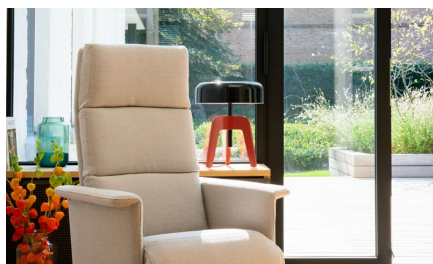

AFBEELDINGEN