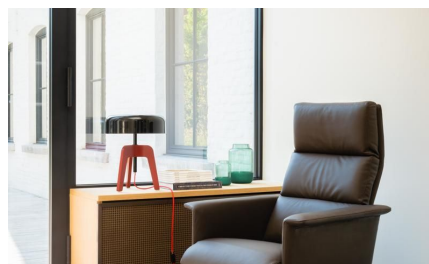

AFBEELDINGEN