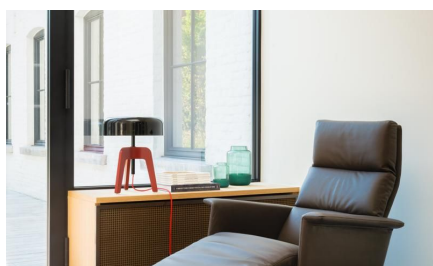

AFBEELDINGEN