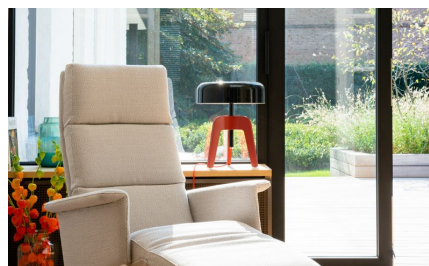

AFBEELDINGEN