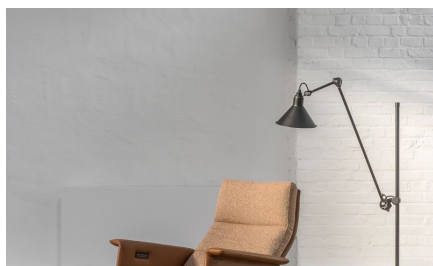

AFBEELDINGEN