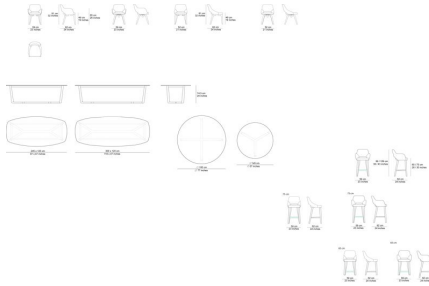

DESIGNER

Gerd Couckhuys

BESCHRIJVING

The Messeyne Table completes the design of the chair. An elegant table with a table top in sumptuous Emperador or Carrara marble or a veneer finish. The table legs clearly echo the soft curves of the Messeyne Chair. The table is available in two sizes: one to accommodate eight chairs and a larger one for ten chairs. The latter version sports an impressive 300 cm marble top. The frame is oak wood, available in Durllet's standard staining colors.

AFBEELDINGEN

TECHNICAL DRAWINGS

245 x 120 cm
97 x 47 inches

300 x 120 cm
118 x 47 inches

Ø 145 cm
Ø 57 inches

Ø 195 cm
Ø 77 inches

75 cm
30 inches

72 cm
29 inches