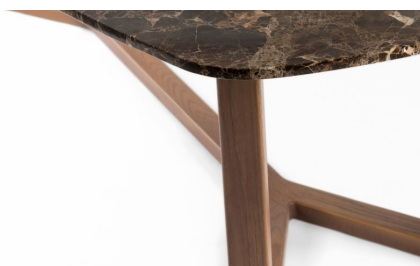

AFBEELDINGEN