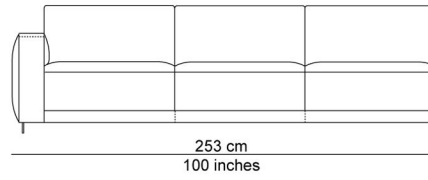

BESCHRIJVING

A variety of modules allows endless combinations. All those elements can be puzzled into combinations that will be produced into ready composed multiple seating elements. The base ties the different seating modules together nicely. The seat cushions, which can be extended out, up to 12 cm, and the separate, down-filled back cushions provide added comfort. Add in the removable and adjustable headrest behind the cushions for an extra treat. You can sit upright, but actually the model invites you to relax. It's totally up to you. The name is a metaphor for an island where you feel at home, a landscape to relax and chill after a hard day of work.

AFBEELDINGEN

TECHNICAL DRAWINGS

schaal 0.025

76 cm
30 inches