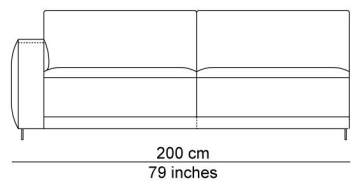

BESCHRIJVING

A variety of modules allows endless combinations. All those elements can be puzzled into combinations that will be produced into ready composed multiple seating elements. The base ties the different seating modules together nicely. The seat cushions, which can be extended out, up to 12 cm, and the separate, down-filled back cushions provide added comfort. Add in the removable and adjustable headrest behind the cushions for an extra treat. You can sit upright, but actually the model invites you to relax. It's totally up to you. The name is a metaphor for an island where you feel at home, a landscape to relax and chill after a hard day of work.

AFBEELDINGEN

TECHNICAL DRAWINGS

schaal 0.025

76 cm
30 inches