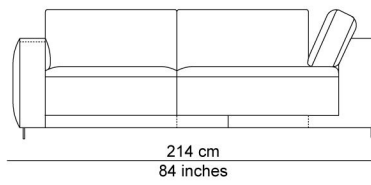

BESCHRIJVING

A variety of modules allows endless combinations. All those elements can be puzzled into combinations that will be produced into ready composed multiple seating elements. The base ties the different seating modules together nicely. The seat cushions, which can be extended out, up to 12 cm, and the separate, down-filled back cushions provide added comfort. Add in the removable and adjustable headrest behind the cushions for an extra treat. You can sit upright, but actually the model invites you to relax. It's totally up to you. The name is a metaphor for an island where you feel at home, a landscape to relax and chill after a hard day of work.

AFBEELDINGEN

TECHNICAL DRAWINGS

schaal 0.025

76 cm
30 inches