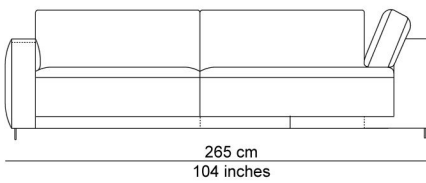

BESCHRIJVING

A variety of modules allows endless combinations. All those elements can be puzzled into combinations that will be produced into ready composed multiple seating elements. The base ties the different seating modules together nicely. The seat cushions, which can be extended out, up to 12 cm, and the separate, down-filled back cushions provide added comfort. Add in the removable and adjustable headrest behind the cushions for an extra treat. You can sit upright, but actually the model invites you to relax. It's totally up to you. The name is a metaphor for an island where you feel at home, a landscape to relax and chill after a hard day of work.

AFBEELDINGEN

TECHNICAL DRAWINGS

schaal 0.025

76 cm
30 inches