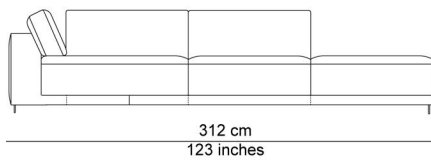

BESCHRIJVING

A variety of modules allows endless combinations. All those elements can be puzzled into combinations that will be produced into ready composed multiple seating elements. The base ties the different seating modules together nicely. The seat cushions, which can be extended out, up to 12 cm, and the separate, down-filled back cushions provide added comfort. Add in the removable and adjustable headrest behind the cushions for an extra treat. You can sit upright, but actually the model invites you to relax. It's totally up to you. The name is a metaphor for an island where you feel at home, a landscape to relax and chill after a hard day of work.

AFBEELDINGEN

TECHNICAL DRAWINGS

schaal 0.025

76 cm
30 inches