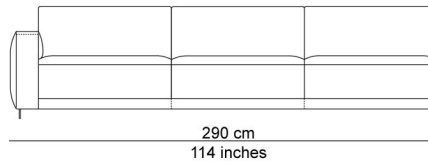

BESCHRIJVING

A variety of modules allows endless combinations. All those elements can be puzzled into combinations that will be produced into ready composed multiple seating elements. The base ties the different seating modules together nicely. The seat cushions, which can be extended out, up to 12 cm, and the separate, down-filled back cushions provide added comfort. Add in the removable and adjustable headrest behind the cushions for an extra treat. You can sit upright, but actually the model invites you to relax. It's totally up to you. The name is a metaphor for an island where you feel at home, a landscape to relax and chill after a hard day of work.

AFBEELDINGEN

TECHNICAL DRAWINGS

schaal 0.025

76 cm
30 inches