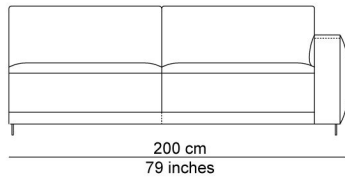

BESCHRIJVING

A variety of modules allows endless combinations. All those elements can be puzzled into combinations that will be produced into ready composed multiple seating elements. The base ties the different seating modules together nicely. The seat cushions, which can be extended out, up to 12 cm, and the separate, down-filled back cushions provide added comfort. Add in the removable and adjustable headrest behind the cushions for an extra treat. You can sit upright, but actually the model invites you to relax. It's totally up to you. The name is a metaphor for an island where you feel at home, a landscape to relax and chill after a hard day of work.

AFBEELDINGEN

TECHNICAL DRAWINGS

schaal 0.025

76 cm
30 inches