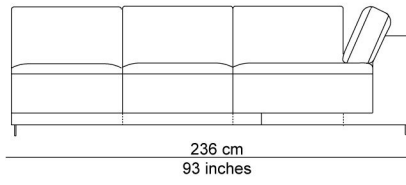

BESCHRIJVING

A variety of modules allows endless combinations. All those elements can be puzzled into combinations that will be produced into ready composed multiple seating elements. The base ties the different seating modules together nicely. The seat cushions, which can be extended out, up to 12 cm, and the separate, down-filled back cushions provide added comfort. Add in the removable and adjustable headrest behind the cushions for an extra treat. You can sit upright, but actually the model invites you to relax. It's totally up to you. The name is a metaphor for an island where you feel at home, a landscape to relax and chill after a hard day of work.

AFBEELDINGEN

TECHNICAL DRAWINGS

schaal 0.025

76 cm
30 inches