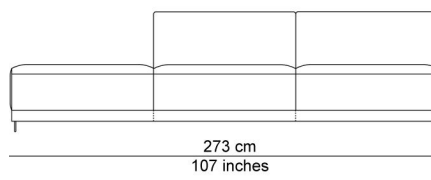

BESCHRIJVING

A variety of modules allows endless combinations. All those elements can be puzzled into combinations that will be produced into ready composed multiple seating elements. The base ties the different seating modules together nicely. The seat cushions, which can be extended out, up to 12 cm, and the separate, down-filled back cushions provide added comfort. Add in the removable and adjustable headrest behind the cushions for an extra treat. You can sit upright, but actually the model invites you to relax. It's totally up to you. The name is a metaphor for an island where you feel at home, a landscape to relax and chill after a hard day of work.

AFBEELDINGEN

TECHNICAL DRAWINGS

schaal 0.025

76 cm
30 inches