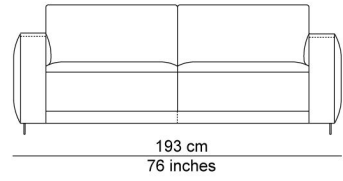

BESCHRIJVING

A variety of modules allows endless combinations. All those elements can be puzzled into combinations that will be produced into ready composed multiple seating elements. The base ties the different seating modules together nicely. The seat cushions, which can be extended out, up to 12 cm, and the separate, down-filled back cushions provide added comfort. Add in the removable and adjustable headrest behind the cushions for an extra treat. You can sit upright, but actually the model invites you to relax. It's totally up to you. The name is a metaphor for an island where you feel at home, a landscape to relax and chill after a hard day of work.

AFBEELDINGEN

TECHNICAL DRAWINGS

schaal 0.025

76 cm
30 inches