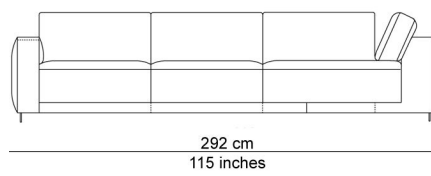

BESCHRIJVING

A variety of modules allows endless combinations. All those elements can be puzzled into combinations that will be produced into ready composed multiple seating elements. The base ties the different seating modules together nicely. The seat cushions, which can be extended out, up to 12 cm, and the separate, down-filled back cushions provide added comfort. Add in the removable and adjustable headrest behind the cushions for an extra treat. You can sit upright, but actually the model invites you to relax. It's totally up to you. The name is a metaphor for an island where you feel at home, a landscape to relax and chill after a hard day of work.

AFBEELDINGEN

TECHNICAL DRAWINGS

schaal 0.025

76 cm
30 inches