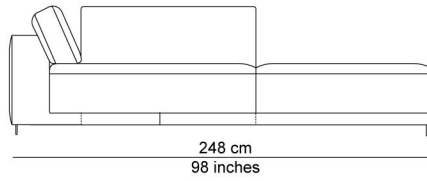

BESCHRIJVING

A variety of modules allows endless combinations. All those elements can be puzzled into combinations that will be produced into ready composed multiple seating elements. The base ties the different seating modules together nicely. The seat cushions, which can be extended out, up to 12 cm, and the separate, down-filled back cushions provide added comfort. Add in the removable and adjustable headrest behind the cushions for an extra treat. You can sit upright, but actually the model invites you to relax. It's totally up to you. The name is a metaphor for an island where you feel at home, a landscape to relax and chill after a hard day of work.

AFBEELDINGEN

TECHNICAL DRAWINGS

schaal 0.025

76 cm
30 inches