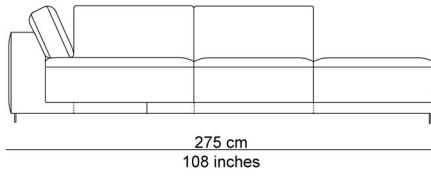

BESCHRIJVING

A variety of modules allows endless combinations. All those elements can be puzzled into combinations that will be produced into ready composed multiple seating elements. The base ties the different seating modules together nicely. The seat cushions, which can be extended out, up to 12 cm, and the separate, down-filled back cushions provide added comfort. Add in the removable and adjustable headrest behind the cushions for an extra treat. You can sit upright, but actually the model invites you to relax. It's totally up to you. The name is a metaphor for an island where you feel at home, a landscape to relax and chill after a hard day of work.

AFBEELDINGEN

TECHNICAL DRAWINGS

schaal 0.025

76 cm
30 inches