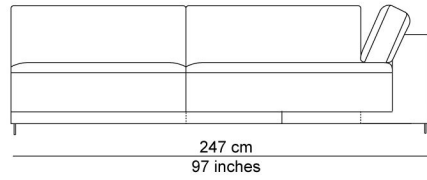

BESCHRIJVING

A variety of modules allows endless combinations. All those elements can be puzzled into combinations that will be produced into ready composed multiple seating elements. The base ties the different seating modules together nicely. The seat cushions, which can be extended out, up to 12 cm, and the separate, down-filled back cushions provide added comfort. Add in the removable and adjustable headrest behind the cushions for an extra treat. You can sit upright, but actually the model invites you to relax. It's totally up to you. The name is a metaphor for an island where you feel at home, a landscape to relax and chill after a hard day of work.

AFBEELDINGEN

TECHNICAL DRAWINGS

schaal 0.025

76 cm
30 inches