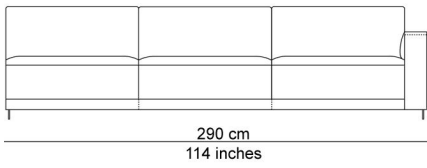

BESCHRIJVING

A variety of modules allows endless combinations. All those elements can be puzzled into combinations that will be produced into ready composed multiple seating elements. The base ties the different seating modules together nicely. The seat cushions, which can be extended out, up to 12 cm, and the separate, down-filled back cushions provide added comfort. Add in the removable and adjustable headrest behind the cushions for an extra treat. You can sit upright, but actually the model invites you to relax. It's totally up to you. The name is a metaphor for an island where you feel at home, a landscape to relax and chill after a hard day of work.

AFBEELDINGEN

TECHNICAL DRAWINGS

schaal 0.025

76 cm
30 inches