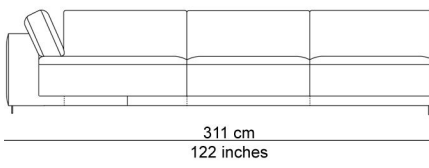

BESCHRIJVING

A variety of modules allows endless combinations. All those elements can be puzzled into combinations that will be produced into ready composed multiple seating elements. The base ties the different seating modules together nicely. The seat cushions, which can be extended out, up to 12 cm, and the separate, down-filled back cushions provide added comfort. Add in the removable and adjustable headrest behind the cushions for an extra treat. You can sit upright, but actually the model invites you to relax. It's totally up to you. The name is a metaphor for an island where you feel at home, a landscape to relax and chill after a hard day of work.

AFBEELDINGEN

TECHNICAL DRAWINGS

schaal 0.025

76 cm
30 inches