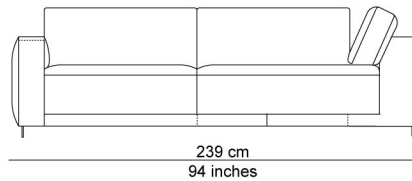

BESCHRIJVING

A variety of modules allows endless combinations. All those elements can be puzzled into combinations that will be produced into ready composed multiple seating elements. The base ties the different seating modules together nicely. The seat cushions, which can be extended out, up to 12 cm, and the separate, down-filled back cushions provide added comfort. Add in the removable and adjustable headrest behind the cushions for an extra treat. You can sit upright, but actually the model invites you to relax. It's totally up to you. The name is a metaphor for an island where you feel at home, a landscape to relax and chill after a hard day of work.

AFBEELDINGEN

TECHNICAL DRAWINGS

schaal 0.025

76 cm
30 inches