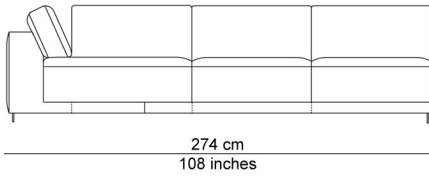

BESCHRIJVING

A variety of modules allows endless combinations. All those elements can be puzzled into combinations that will be produced into ready composed multiple seating elements. The base ties the different seating modules together nicely. The seat cushions, which can be extended out, up to 12 cm, and the separate, down-filled back cushions provide added comfort. Add in the removable and adjustable headrest behind the cushions for an extra treat. You can sit upright, but actually the model invites you to relax. It's totally up to you. The name is a metaphor for an island where you feel at home, a landscape to relax and chill after a hard day of work.

AFBEELDINGEN

TECHNICAL DRAWINGS

schaal 0.025

76 cm
30 inches