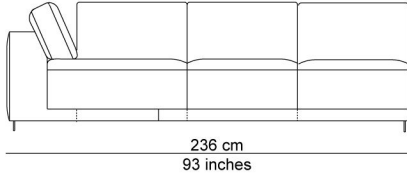

BESCHRIJVING

A variety of modules allows endless combinations. All those elements can be puzzled into combinations that will be produced into ready composed multiple seating elements. The base ties the different seating modules together nicely. The seat cushions, which can be extended out, up to 12 cm, and the separate, down-filled back cushions provide added comfort. Add in the removable and adjustable headrest behind the cushions for an extra treat. You can sit upright, but actually the model invites you to relax. It's totally up to you. The name is a metaphor for an island where you feel at home, a landscape to relax and chill after a hard day of work.

AFBEELDINGEN

TECHNICAL DRAWINGS

schaal 0.025

76 cm
30 inches