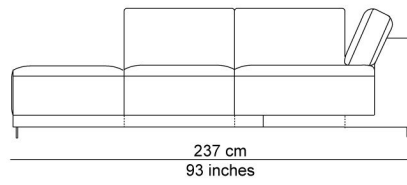

BESCHRIJVING

A variety of modules allows endless combinations. All those elements can be puzzled into combinations that will be produced into ready composed multiple seating elements. The base ties the different seating modules together nicely. The seat cushions, which can be extended out, up to 12 cm, and the separate, down-filled back cushions provide added comfort. Add in the removable and adjustable headrest behind the cushions for an extra treat. You can sit upright, but actually the model invites you to relax. It's totally up to you. The name is a metaphor for an island where you feel at home, a landscape to relax and chill after a hard day of work.

AFBEELDINGEN

TECHNICAL DRAWINGS

schaal 0.025

76 cm
30 inches