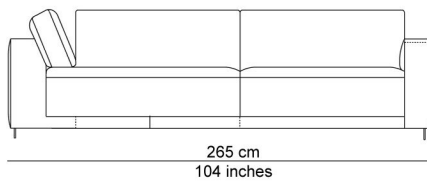

BESCHRIJVING

A variety of modules allows endless combinations. All those elements can be puzzled into combinations that will be produced into ready composed multiple seating elements. The base ties the different seating modules together nicely. The seat cushions, which can be extended out, up to 12 cm, and the separate, down-filled back cushions provide added comfort. Add in the removable and adjustable headrest behind the cushions for an extra treat. You can sit upright, but actually the model invites you to relax. It's totally up to you. The name is a metaphor for an island where you feel at home, a landscape to relax and chill after a hard day of work.

AFBEELDINGEN

TECHNICAL DRAWINGS

schaal 0.025

76 cm
30 inches