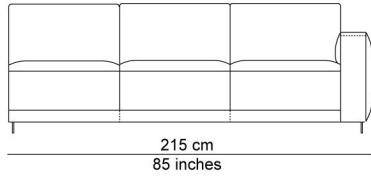

BESCHRIJVING

A variety of modules allows endless combinations. All those elements can be puzzled into combinations that will be produced into ready composed multiple seating elements. The base ties the different seating modules together nicely. The seat cushions, which can be extended out, up to 12 cm, and the separate, down-filled back cushions provide added comfort. Add in the removable and adjustable headrest behind the cushions for an extra treat. You can sit upright, but actually the model invites you to relax. It's totally up to you. The name is a metaphor for an island where you feel at home, a landscape to relax and chill after a hard day of work.

AFBEELDINGEN

TECHNICAL DRAWINGS

schaal 0.025

76 cm
30 inches