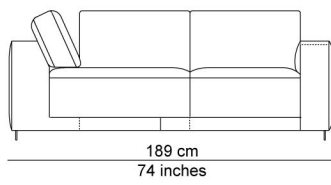

BESCHRIJVING

A variety of modules allows endless combinations. All those elements can be puzzled into combinations that will be produced into ready composed multiple seating elements. The base ties the different seating modules together nicely. The seat cushions, which can be extended out, up to 12 cm, and the separate, down-filled back cushions provide added comfort. Add in the removable and adjustable headrest behind the cushions for an extra treat. You can sit upright, but actually the model invites you to relax. It's totally up to you. The name is a metaphor for an island where you feel at home, a landscape to relax and chill after a hard day of work.

AFBEELDINGEN

TECHNICAL DRAWINGS

schaal 0.025

76 cm
30 inches