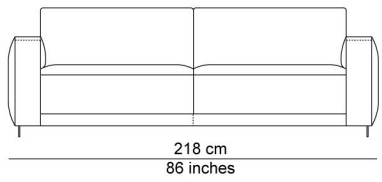

BESCHRIJVING

A variety of modules allows endless combinations. All those elements can be puzzled into combinations that will be produced into ready composed multiple seating elements. The base ties the different seating modules together nicely. The seat cushions, which can be extended out, up to 12 cm, and the separate, down-filled back cushions provide added comfort. Add in the removable and adjustable headrest behind the cushions for an extra treat. You can sit upright, but actually the model invites you to relax. It's totally up to you. The name is a metaphor for an island where you feel at home, a landscape to relax and chill after a hard day of work.

AFBEELDINGEN

TECHNICAL DRAWINGS

schaal 0.025

76 cm
30 inches