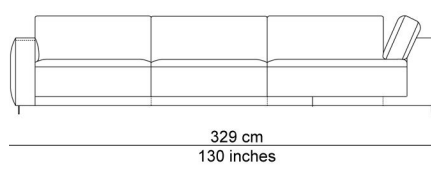

BESCHRIJVING

A variety of modules allows endless combinations. All those elements can be puzzled into combinations that will be produced into ready composed multiple seating elements. The base ties the different seating modules together nicely. The seat cushions, which can be extended out, up to 12 cm, and the separate, down-filled back cushions provide added comfort. Add in the removable and adjustable headrest behind the cushions for an extra treat. You can sit upright, but actually the model invites you to relax. It's totally up to you. The name is a metaphor for an island where you feel at home, a landscape to relax and chill after a hard day of work.

AFBEELDINGEN

TECHNICAL DRAWINGS

schaal 0.025

76 cm
30 inches