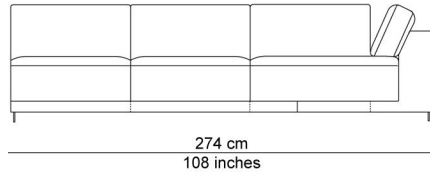

BESCHRIJVING

A variety of modules allows endless combinations. All those elements can be puzzled into combinations that will be produced into ready composed multiple seating elements. The base ties the different seating modules together nicely. The seat cushions, which can be extended out, up to 12 cm, and the separate, down-filled back cushions provide added comfort. Add in the removable and adjustable headrest behind the cushions for an extra treat. You can sit upright, but actually the model invites you to relax. It's totally up to you. The name is a metaphor for an island where you feel at home, a landscape to relax and chill after a hard day of work.

AFBEELDINGEN

TECHNICAL DRAWINGS

schaal 0.025

76 cm
30 inches