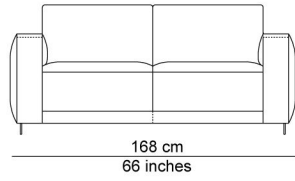

BESCHRIJVING

A variety of modules allows endless combinations. All those elements can be puzzled into combinations that will be produced into ready composed multiple seating elements. The base ties the different seating modules together nicely. The seat cushions, which can be extended out, up to 12 cm, and the separate, down-filled back cushions provide added comfort. Add in the removable and adjustable headrest behind the cushions for an extra treat. You can sit upright, but actually the model invites you to relax. It's totally up to you. The name is a metaphor for an island where you feel at home, a landscape to relax and chill after a hard day of work.

AFBEELDINGEN

TECHNICAL DRAWINGS

schaal 0.025

76 cm
30 inches