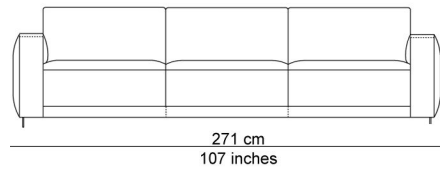

BESCHRIJVING

A variety of modules allows endless combinations. All those elements can be puzzled into combinations that will be produced into ready composed multiple seating elements. The base ties the different seating modules together nicely. The seat cushions, which can be extended out, up to 12 cm, and the separate, down-filled back cushions provide added comfort. Add in the removable and adjustable headrest behind the cushions for an extra treat. You can sit upright, but actually the model invites you to relax. It's totally up to you. The name is a metaphor for an island where you feel at home, a landscape to relax and chill after a hard day of work.

AFBEELDINGEN

TECHNICAL DRAWINGS

schaal 0.025

76 cm
30 inches