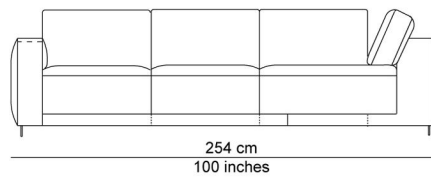

BESCHRIJVING

A variety of modules allows endless combinations. All those elements can be puzzled into combinations that will be produced into ready composed multiple seating elements. The base ties the different seating modules together nicely. The seat cushions, which can be extended out, up to 12 cm, and the separate, down-filled back cushions provide added comfort. Add in the removable and adjustable headrest behind the cushions for an extra treat. You can sit upright, but actually the model invites you to relax. It's totally up to you. The name is a metaphor for an island where you feel at home, a landscape to relax and chill after a hard day of work.

AFBEELDINGEN

TECHNICAL DRAWINGS

schaal 0.025

76 cm
30 inches