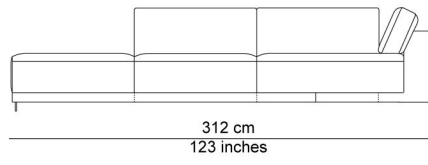

BESCHRIJVING

A variety of modules allows endless combinations. All those elements can be puzzled into combinations that will be produced into ready composed multiple seating elements. The base ties the different seating modules together nicely. The seat cushions, which can be extended out, up to 12 cm, and the separate, down-filled back cushions provide added comfort. Add in the removable and adjustable headrest behind the cushions for an extra treat. You can sit upright, but actually the model invites you to relax. It's totally up to you. The name is a metaphor for an island where you feel at home, a landscape to relax and chill after a hard day of work.

AFBEELDINGEN

TECHNICAL DRAWINGS

schaal 0.025

76 cm
30 inches