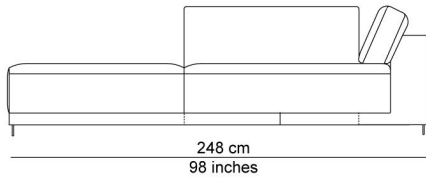

BESCHRIJVING

A variety of modules allows endless combinations. All those elements can be puzzled into combinations that will be produced into ready composed multiple seating elements. The base ties the different seating modules together nicely. The seat cushions, which can be extended out, up to 12 cm, and the separate, down-filled back cushions provide added comfort. Add in the removable and adjustable headrest behind the cushions for an extra treat. You can sit upright, but actually the model invites you to relax. It's totally up to you. The name is a metaphor for an island where you feel at home, a landscape to relax and chill after a hard day of work.

AFBEELDINGEN

TECHNICAL DRAWINGS

schaal 0.025

76 cm
30 inches