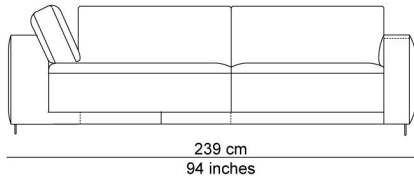

BESCHRIJVING

A variety of modules allows endless combinations. All those elements can be puzzled into combinations that will be produced into ready composed multiple seating elements. The base ties the different seating modules together nicely. The seat cushions, which can be extended out, up to 12 cm, and the separate, down-filled back cushions provide added comfort. Add in the removable and adjustable headrest behind the cushions for an extra treat. You can sit upright, but actually the model invites you to relax. It's totally up to you. The name is a metaphor for an island where you feel at home, a landscape to relax and chill after a hard day of work.

AFBEELDINGEN

TECHNICAL DRAWINGS

schaal 0.025

76 cm
30 inches