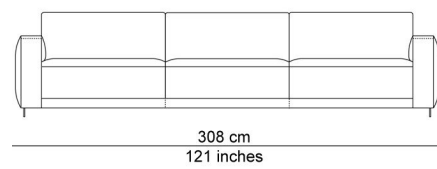

BESCHRIJVING

A variety of modules allows endless combinations. All those elements can be puzzled into combinations that will be produced into ready composed multiple seating elements. The base ties the different seating modules together nicely. The seat cushions, which can be extended out, up to 12 cm, and the separate, down-filled back cushions provide added comfort. Add in the removable and adjustable headrest behind the cushions for an extra treat. You can sit upright, but actually the model invites you to relax. It's totally up to you. The name is a metaphor for an island where you feel at home, a landscape to relax and chill after a hard day of work.

AFBEELDINGEN

TECHNICAL DRAWINGS

schaal 0.025

76 cm
30 inches