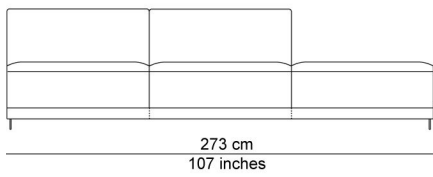

BESCHRIJVING

A variety of modules allows endless combinations. All those elements can be puzzled into combinations that will be produced into ready composed multiple seating elements. The base ties the different seating modules together nicely. The seat cushions, which can be extended out, up to 12 cm, and the separate, down-filled back cushions provide added comfort. Add in the removable and adjustable headrest behind the cushions for an extra treat. You can sit upright, but actually the model invites you to relax. It's totally up to you. The name is a metaphor for an island where you feel at home, a landscape to relax and chill after a hard day of work.

AFBEELDINGEN

TECHNICAL DRAWINGS

schaal 0.025

76 cm
30 inches