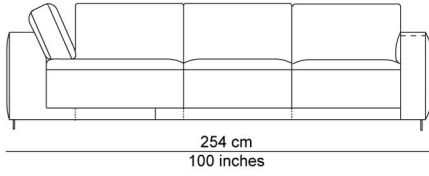

BESCHRIJVING

A variety of modules allows endless combinations. All those elements can be puzzled into combinations that will be produced into ready composed multiple seating elements. The base ties the different seating modules together nicely. The seat cushions, which can be extended out, up to 12 cm, and the separate, down-filled back cushions provide added comfort. Add in the removable and adjustable headrest behind the cushions for an extra treat. You can sit upright, but actually the model invites you to relax. It's totally up to you. The name is a metaphor for an island where you feel at home, a landscape to relax and chill after a hard day of work.

AFBEELDINGEN

TECHNICAL DRAWINGS

schaal 0.025

76 cm
30 inches