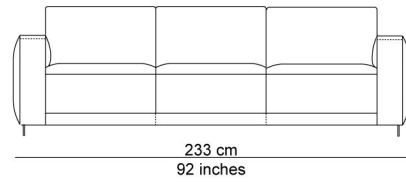

BESCHRIJVING

A variety of modules allows endless combinations. All those elements can be puzzled into combinations that will be produced into ready composed multiple seating elements. The base ties the different seating modules together nicely. The seat cushions, which can be extended out, up to 12 cm, and the separate, down-filled back cushions provide added comfort. Add in the removable and adjustable headrest behind the cushions for an extra treat. You can sit upright, but actually the model invites you to relax. It's totally up to you. The name is a metaphor for an island where you feel at home, a landscape to relax and chill after a hard day of work.

AFBEELDINGEN

TECHNICAL DRAWINGS

schaal 0.025

76 cm
30 inches