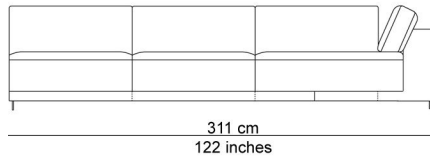

BESCHRIJVING

A variety of modules allows endless combinations. All those elements can be puzzled into combinations that will be produced into ready composed multiple seating elements. The base ties the different seating modules together nicely. The seat cushions, which can be extended out, up to 12 cm, and the separate, down-filled back cushions provide added comfort. Add in the removable and adjustable headrest behind the cushions for an extra treat. You can sit upright, but actually the model invites you to relax. It's totally up to you. The name is a metaphor for an island where you feel at home, a landscape to relax and chill after a hard day of work.

AFBEELDINGEN

TECHNICAL DRAWINGS

schaal 0.025

76 cm
30 inches