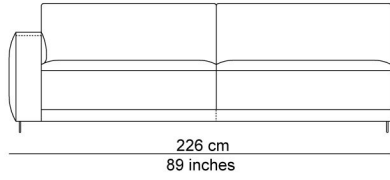

BESCHRIJVING

A variety of modules allows endless combinations. All those elements can be puzzled into combinations that will be produced into ready composed multiple seating elements. The base ties the different seating modules together nicely. The seat cushions, which can be extended out, up to 12 cm, and the separate, down-filled back cushions provide added comfort. Add in the removable and adjustable headrest behind the cushions for an extra treat. You can sit upright, but actually the model invites you to relax. It's totally up to you. The name is a metaphor for an island where you feel at home, a landscape to relax and chill after a hard day of work.

AFBEELDINGEN

TECHNICAL DRAWINGS

schaal 0.025

76 cm
30 inches