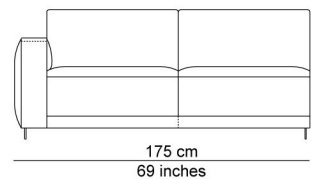

BESCHRIJVING

A variety of modules allows endless combinations. All those elements can be puzzled into combinations that will be produced into ready composed multiple seating elements. The base ties the different seating modules together nicely. The seat cushions, which can be extended out, up to 12 cm, and the separate, down-filled back cushions provide added comfort. Add in the removable and adjustable headrest behind the cushions for an extra treat. You can sit upright, but actually the model invites you to relax. It's totally up to you. The name is a metaphor for an island where you feel at home, a landscape to relax and chill after a hard day of work.

AFBEELDINGEN

TECHNICAL DRAWINGS

schaal 0.025

76 cm
30 inches