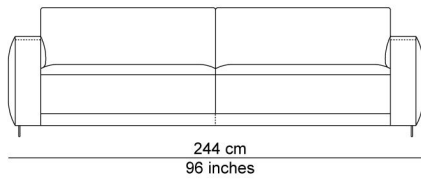

BESCHRIJVING

A variety of modules allows endless combinations. All those elements can be puzzled into combinations that will be produced into ready composed multiple seating elements. The base ties the different seating modules together nicely. The seat cushions, which can be extended out, up to 12 cm, and the separate, down-filled back cushions provide added comfort. Add in the removable and adjustable headrest behind the cushions for an extra treat. You can sit upright, but actually the model invites you to relax. It's totally up to you. The name is a metaphor for an island where you feel at home, a landscape to relax and chill after a hard day of work.

AFBEELDINGEN

TECHNICAL DRAWINGS

schaal 0.025

76 cm
30 inches