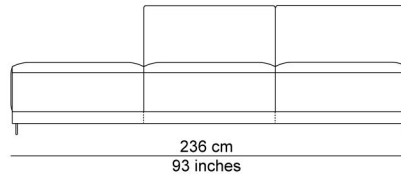

BESCHRIJVING

A variety of modules allows endless combinations. All those elements can be puzzled into combinations that will be produced into ready composed multiple seating elements. The base ties the different seating modules together nicely. The seat cushions, which can be extended out, up to 12 cm, and the separate, down-filled back cushions provide added comfort. Add in the removable and adjustable headrest behind the cushions for an extra treat. You can sit upright, but actually the model invites you to relax. It's totally up to you. The name is a metaphor for an island where you feel at home, a landscape to relax and chill after a hard day of work.

AFBEELDINGEN

TECHNICAL DRAWINGS

schaal 0.025

76 cm
30 inches