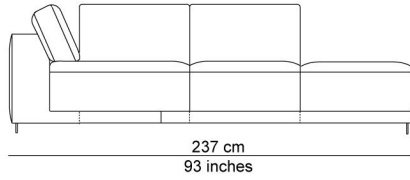

BESCHRIJVING

A variety of modules allows endless combinations. All those elements can be puzzled into combinations that will be produced into ready composed multiple seating elements. The base ties the different seating modules together nicely. The seat cushions, which can be extended out, up to 12 cm, and the separate, down-filled back cushions provide added comfort. Add in the removable and adjustable headrest behind the cushions for an extra treat. You can sit upright, but actually the model invites you to relax. It's totally up to you. The name is a metaphor for an island where you feel at home, a landscape to relax and chill after a hard day of work.

AFBEELDINGEN

TECHNICAL DRAWINGS

schaal 0.025

76 cm
30 inches