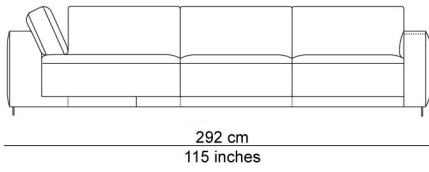

BESCHRIJVING

A variety of modules allows endless combinations. All those elements can be puzzled into combinations that will be produced into ready composed multiple seating elements. The base ties the different seating modules together nicely. The seat cushions, which can be extended out, up to 12 cm, and the separate, down-filled back cushions provide added comfort. Add in the removable and adjustable headrest behind the cushions for an extra treat. You can sit upright, but actually the model invites you to relax. It's totally up to you. The name is a metaphor for an island where you feel at home, a landscape to relax and chill after a hard day of work.

AFBEELDINGEN

TECHNICAL DRAWINGS

schaal 0.025

76 cm
30 inches