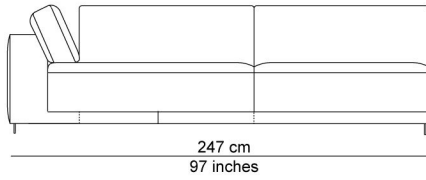

BESCHRIJVING

A variety of modules allows endless combinations. All those elements can be puzzled into combinations that will be produced into ready composed multiple seating elements. The base ties the different seating modules together nicely. The seat cushions, which can be extended out, up to 12 cm, and the separate, down-filled back cushions provide added comfort. Add in the removable and adjustable headrest behind the cushions for an extra treat. You can sit upright, but actually the model invites you to relax. It's totally up to you. The name is a metaphor for an island where you feel at home, a landscape to relax and chill after a hard day of work.

AFBEELDINGEN

TECHNICAL DRAWINGS

schaal 0.025

76 cm
30 inches