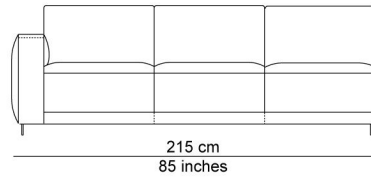

BESCHRIJVING

A variety of modules allows endless combinations. All those elements can be puzzled into combinations that will be produced into ready composed multiple seating elements. The base ties the different seating modules together nicely. The seat cushions, which can be extended out, up to 12 cm, and the separate, down-filled back cushions provide added comfort. Add in the removable and adjustable headrest behind the cushions for an extra treat. You can sit upright, but actually the model invites you to relax. It's totally up to you. The name is a metaphor for an island where you feel at home, a landscape to relax and chill after a hard day of work.

AFBEELDINGEN

TECHNICAL DRAWINGS

schaal 0.025

76 cm
30 inches