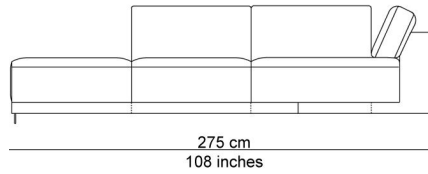

BESCHRIJVING

A variety of modules allows endless combinations. All those elements can be puzzled into combinations that will be produced into ready composed multiple seating elements. The base ties the different seating modules together nicely. The seat cushions, which can be extended out, up to 12 cm, and the separate, down-filled back cushions provide added comfort. Add in the removable and adjustable headrest behind the cushions for an extra treat. You can sit upright, but actually the model invites you to relax. It's totally up to you. The name is a metaphor for an island where you feel at home, a landscape to relax and chill after a hard day of work.

AFBEELDINGEN

TECHNICAL DRAWINGS

schaal 0.025

76 cm
30 inches