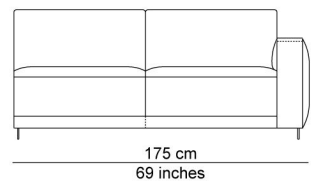

BESCHRIJVING

A variety of modules allows endless combinations. All those elements can be puzzled into combinations that will be produced into ready composed multiple seating elements. The base ties the different seating modules together nicely. The seat cushions, which can be extended out, up to 12 cm, and the separate, down-filled back cushions provide added comfort. Add in the removable and adjustable headrest behind the cushions for an extra treat. You can sit upright, but actually the model invites you to relax. It's totally up to you. The name is a metaphor for an island where you feel at home, a landscape to relax and chill after a hard day of work.

AFBEELDINGEN

TECHNICAL DRAWINGS

schaal 0.025

76 cm
30 inches