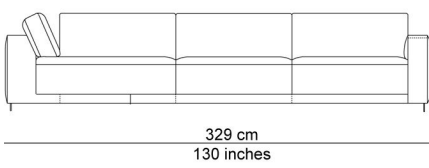

BESCHRIJVING

A variety of modules allows endless combinations. All those elements can be puzzled into combinations that will be produced into ready composed multiple seating elements. The base ties the different seating modules together nicely. The seat cushions, which can be extended out, up to 12 cm, and the separate, down-filled back cushions provide added comfort. Add in the removable and adjustable headrest behind the cushions for an extra treat. You can sit upright, but actually the model invites you to relax. It's totally up to you. The name is a metaphor for an island where you feel at home, a landscape to relax and chill after a hard day of work.

AFBEELDINGEN

TECHNICAL DRAWINGS

schaal 0.025

76 cm
30 inches