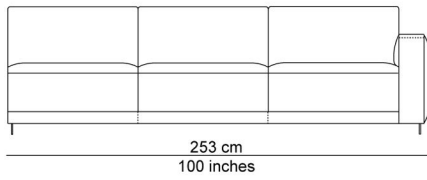

BESCHRIJVING

A variety of modules allows endless combinations. All those elements can be puzzled into combinations that will be produced into ready composed multiple seating elements. The base ties the different seating modules together nicely. The seat cushions, which can be extended out, up to 12 cm, and the separate, down-filled back cushions provide added comfort. Add in the removable and adjustable headrest behind the cushions for an extra treat. You can sit upright, but actually the model invites you to relax. It's totally up to you. The name is a metaphor for an island where you feel at home, a landscape to relax and chill after a hard day of work.

AFBEELDINGEN

TECHNICAL DRAWINGS

schaal 0.025

76 cm
30 inches