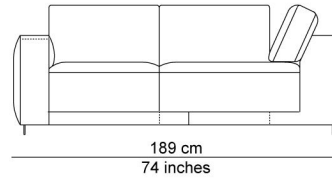

BESCHRIJVING

A variety of modules allows endless combinations. All those elements can be puzzled into combinations that will be produced into ready composed multiple seating elements. The base ties the different seating modules together nicely. The seat cushions, which can be extended out, up to 12 cm, and the separate, down-filled back cushions provide added comfort. Add in the removable and adjustable headrest behind the cushions for an extra treat. You can sit upright, but actually the model invites you to relax. It's totally up to you. The name is a metaphor for an island where you feel at home, a landscape to relax and chill after a hard day of work.

AFBEELDINGEN

TECHNICAL DRAWINGS

schaal 0.025

76 cm
30 inches