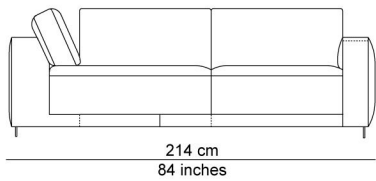

BESCHRIJVING

A variety of modules allows endless combinations. All those elements can be puzzled into combinations that will be produced into ready composed multiple seating elements. The base ties the different seating modules together nicely. The seat cushions, which can be extended out, up to 12 cm, and the separate, down-filled back cushions provide added comfort. Add in the removable and adjustable headrest behind the cushions for an extra treat. You can sit upright, but actually the model invites you to relax. It's totally up to you. The name is a metaphor for an island where you feel at home, a landscape to relax and chill after a hard day of work.

AFBEELDINGEN

TECHNICAL DRAWINGS

schaal 0.025

76 cm
30 inches