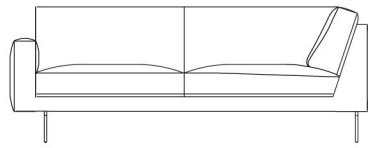

TICINO

Our privacy statement provides you with information about the data we collect when you visit our website and what we use it for.

Send

BESCHRIJVING

Ticino is a redesign of the model 'Tessin', a classic in the Durllet collection, with now a more streamlined design: sharper, straighter angles, more delicate armrests and frame, and now also with metal feet, for that lighter overall finish. Seating comfort has been rethought as well: by mixing down with memory foam the sofa is now softer than ever. Ticino comes in 2 heights, with black or chrome feet, or on armrest running to the floor.

219 cm
86 inches

66 x 59 cm
26 x 23 inches

44 cm
17 inches

48 cm
19 inches

103 cm
41 inches

164 cm
65 inches

187 cm
74 inches

171 cm
67 inches

171 cm
67 inches

194 cm
76 inches

194 cm
76 inches

212 cm
83 inches

212 cm
83 inches

226 cm
89 inches

226 cm
89 inches

238 cm
94 inches

238 cm
94 inches

238 cm
94 inches

238 cm
94 inches

157 cm
62 inches

157 cm
62 inches

180 cm
71 inches

180 cm
71 inches

198 cm
78 inches