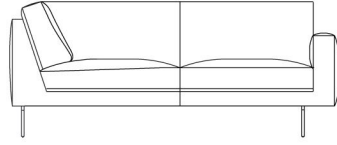

TICINO

Our privacy statement provides you with information about the data we collect when you visit our website and what we use it for.

Send

BESCHRIJVING

Ticino is a redesign of the model 'Tessin', a classic in the Durllet collection, with now a more streamlined design: sharper, straighter angles, more delicate armrests and frame, and now also with metal feet, for that lighter overall finish. Seating comfort has been rethought as well: by mixing down with memory foam the sofa is now softer than ever. Ticino comes in 2 heights, with black or chrome feet, or on armrest running to the floor.

219 cm
86 inches

66 x 59 cm
26 x 23 inches

44 cm
17 inches

48 cm
19 inches

103 cm
41 inches

164 cm
65 inches

187 cm
74 inches

171 cm
67 inches

171 cm
67 inches

194 cm
76 inches

194 cm
76 inches

212 cm
83 inches

212 cm
83 inches

226 cm
89 inches

226 cm
89 inches

238 cm
94 inches

238 cm
94 inches

238 cm
94 inches

238 cm
94 inches

157 cm
62 inches

157 cm
62 inches

180 cm
71 inches

180 cm
71 inches

198 cm
78 inches