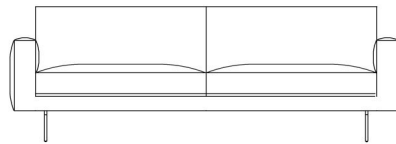

TICINO

Our privacy statement provides you with information about the data we collect when you visit our website and what we use it for.

Send

BESCHRIJVING

Ticino is a redesign of the model 'Tessin', a classic in the Durllet collection, with now a more streamlined design: sharper, straighter angles, more delicate armrests and frame, and now also with metal feet, for that lighter overall finish. Seating comfort has been rethought as well: by mixing down with memory foam the sofa is now softer than ever. Ticino comes in 2 heights, with black or chrome feet, or on armrest running to the floor.

AFBEELDINGEN

TECHNICAL DRAWINGS

164 cm
65 inches

187 cm
74 inches

231 cm
91 inches

103 cm
41 inches

205 cm
81 inches

231 cm
91 inches

219 cm
86 inches

66 x 59 cm
26 x 23 inches

44 cm
17 inches

48 cm
19 inches

103 cm
41 inches

164 cm
65 inches

187 cm
74 inches

171 cm
67 inches

171 cm
67 inches

194 cm
76 inches

194 cm
76 inches

212 cm
83 inches

212 cm
83 inches

226 cm
89 inches

226 cm
89 inches

238 cm
94 inches