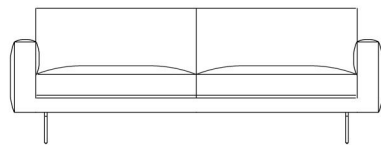

TICINO

Our privacy statement provides you with information about the data we collect when you visit our website and what we use it for.

Send

BESCHRIJVING

Ticino is a redesign of the model 'Tessin', a classic in the Durllet collection, with now a more streamlined design: sharper, straighter angles, more delicate armrests and frame, and now also with metal feet, for that lighter overall finish. Seating comfort has been rethought as well: by mixing down with memory foam the sofa is now softer than ever. Ticino comes in 2 heights, with black or chrome feet, or on armrest running to the floor.

AFBEELDINGEN

TECHNICAL DRAWINGS

164 cm
65 inches

187 cm
74 inches

231 cm
91 inches

103 cm
41 inches

205 cm
81 inches

231 cm
91 inches

219 cm
86 inches

66 x 59 cm
26 x 23 inches

44 cm
17 inches

48 cm
19 inches

103 cm
41 inches

164 cm
65 inches

187 cm
74 inches

171 cm
67 inches

171 cm
67 inches

194 cm
76 inches

194 cm
76 inches

212 cm
83 inches

212 cm
83 inches

226 cm
89 inches

226 cm
89 inches

238 cm
94 inches