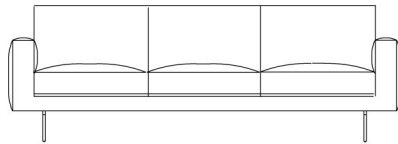

TICINO

Our privacy statement provides you with information about the data we collect when you visit our website and what we use it for.

Send

BESCHRIJVING

Ticino is a redesign of the model 'Tessin', a classic in the Durllet collection, with now a more streamlined design: sharper, straighter angles, more delicate armrests and frame, and now also with metal feet, for that lighter overall finish. Seating comfort has been rethought as well: by mixing down with memory foam the sofa is now softer than ever. Ticino comes in 2 heights, with black or chrome feet, or on armrest running to the floor.

AFBEELDINGEN

TECHNICAL DRAWINGS

164 cm
65 inches

187 cm
74 inches

231 cm
91 inches

103 cm
41 inches

205 cm
81 inches

231 cm
91 inches

219 cm
86 inches

66 x 59 cm
26 x 23 inches

44 cm
17 inches

48 cm
19 inches

103 cm
41 inches

164 cm
65 inches

187 cm
74 inches

171 cm
67 inches

171 cm
67 inches

194 cm
76 inches

194 cm
76 inches

212 cm
83 inches

212 cm
83 inches

226 cm
89 inches

226 cm
89 inches

238 cm
94 inches