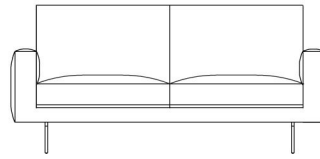

TICINO

Our privacy statement provides you with information about the data we collect when you visit our website and what we use it for.

Send

BESCHRIJVING

Ticino is a redesign of the model 'Tessin', a classic in the Durllet collection, with now a more streamlined design: sharper, straighter angles, more delicate armrests and frame, and now also with metal feet, for that lighter overall finish. Seating comfort has been rethought as well: by mixing down with memory foam the sofa is now softer than ever. Ticino comes in 2 heights, with black or chrome feet, or on armrest running to the floor.

AFBEELDINGEN

TECHNICAL DRAWINGS

164 cm
65 inches

187 cm
74 inches

231 cm
91 inches

103 cm
41 inches

205 cm
81 inches

231 cm
91 inches

219 cm
86 inches

66 x 59 cm
26 x 23 inches

44 cm
17 inches

48 cm
19 inches

103 cm
41 inches

164 cm
65 inches

187 cm
74 inches

171 cm
67 inches

238 cm
94 inches

238 cm
94 inches

238 cm
94 inches

157 cm
62 inches

157 cm
62 inches

180 cm
71 inches

180 cm
71 inches

198 cm
78 inches