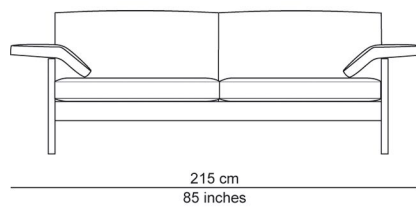

Send

DESIGNER

Henk Heres

BESCHRIJVING

The casual down pillows are positioned in a taut frame that is made of wood. The feet run over into the frame, giving the entire sofa an airy look. The arm cushions lie loosely on the removable surfaces, so that extra space can be freed for an additional seat or table. Head supports are available as an option. The cushions have been finished with piping.

AFBEELDINGEN

TECHNICAL DRAWINGS

67 cm
26 inches