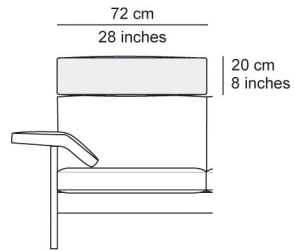

Send

DESIGNER

Henk Heres

BESCHRIJVING

The casual down pillows are positioned in a taut frame that is made of wood. The feet run over into the frame, giving the entire sofa an airy look. The arm cushions lie loosely on the removable surfaces, so that extra space can be freed for an additional seat or table. Head supports are available as an option. The cushions have been finished with piping.

AFBEELDINGEN

TECHNICAL DRAWINGS

67 cm
26 inches