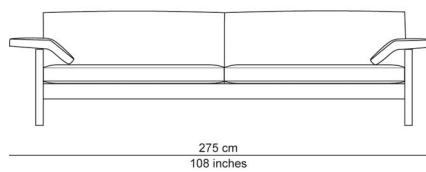

Send

DESIGNER

Henk Heres

BESCHRIJVING

The casual down pillows are positioned in a taut frame that is made of wood. The feet run over into the frame, giving the entire sofa an airy look. The arm cushions lie loosely on the removable surfaces, so that extra space can be freed for an additional seat or table. Head supports are available as an option. The cushions have been finished with piping.

AFBEELDINGEN

TECHNICAL DRAWINGS

67 cm
26 inches