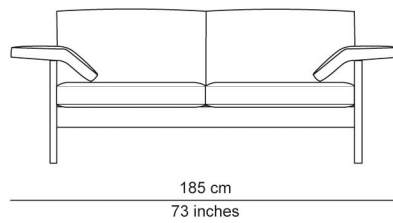

Send

DESIGNER

Henk Heres

BESCHRIJVING

The casual down pillows are positioned in a taut frame that is made of wood. The feet run over into the frame, giving the entire sofa an airy look. The arm cushions lie loosely on the removable surfaces, so that extra space can be freed for an additional seat or table. Head supports are available as an option. The cushions have been finished with piping.

AFBEELDINGEN

TECHNICAL DRAWINGS

67 cm
26 inches