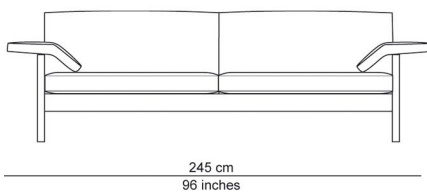

Send

DESIGNER

Henk Heres

BESCHRIJVING

The casual down pillows are positioned in a taut frame that is made of wood. The feet run over into the frame, giving the entire sofa an airy look. The arm cushions lie loosely on the removable surfaces, so that extra space can be freed for an additional seat or table. Head supports are available as an option. The cushions have been finished with piping.

AFBEELDINGEN

TECHNICAL DRAWINGS

67 cm
26 inches