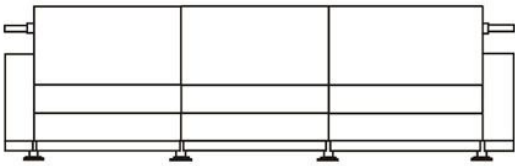

SWIFT

BESCHRIJVING

Swift is a line of seating elements with a straight-lined design in a bended stainless steel structure surrounding the whole. A webbed seat support and standard double decorative seam finish completes the whole.

AFBEELDINGEN

TECHNICAL DRAWINGS

107 cm
42 inches

182 cm
72 inches

257 cm
101 inches

257 cm
101 inches

80 cm
32 inches

40 cm
16 inches

88 cm
35 inches