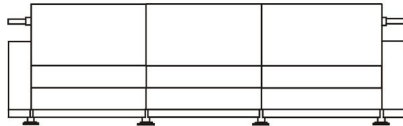

BESCHRIJVING

Swift is a line of seating elements with a straight-lined design in a bended stainless steel structure surrounding the whole. A webbed seat support and standard double decorative seam finish completes the whole.

AFBEELDINGEN

TECHNICAL DRAWINGS

107 cm
42 inches

182 cm
72 inches

257 cm
101 inches

257 cm
101 inches

80 cm
32 inches

40 cm
16 inches