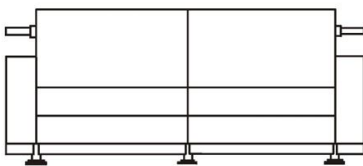

SWIFT

BESCHRIJVING

Swift is a line of seating elements with a straight-lined design in a bended stainless steel structure surrounding the whole. A webbed seat support and standard double decorative seam finish completes the whole.

AFBEELDINGEN

TECHNICAL DRAWINGS

107 cm
42 inches

182 cm
72 inches

257 cm
101 inches

257 cm
101 inches

80 cm
32 inches

40 cm
16 inches

88 cm
35 inches