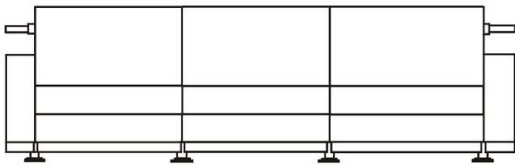

SWIFT

BESCHRIJVING

Swift is a line of seating elements with a straight-lined design in a bended stainless steel structure surrounding the whole. A webbed seat support and standard double decorative seam finish completes the whole.

AFBEELDINGEN

TECHNICAL DRAWINGS

107 cm
42 inches

182 cm
72 inches

257 cm
101 inches

257 cm
101 inches

80 cm
32 inches

40 cm
16 inches

88 cm
35 inches