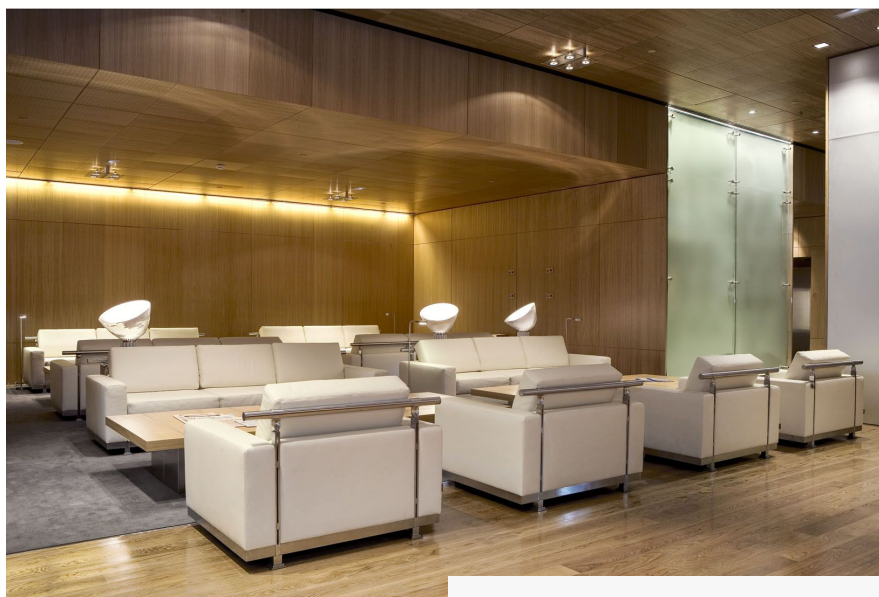

SWIFT

Our privacy statement provides you with information about the data we collect when you visit our website and what we use it for.

Send