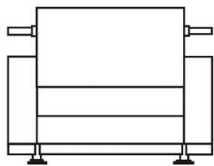

SWIFT

BESCHRIJVING

Swift is a line of seating elements with a straight-lined design in a bended stainless steel structure surrounding the whole. A webbed seat support and standard double decorative seam finish completes the whole.

AFBEELDINGEN

TECHNICAL DRAWINGS

107 cm
42 inches

182 cm
72 inches

257 cm
101 inches

257 cm
101 inches

80 cm
32 inches

40 cm
16 inches

88 cm
35 inches