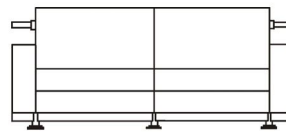

BESCHRIJVING

Swift is a line of seating elements with a straight-lined design in a bended stainless steel structure surrounding the whole. A webbed seat support and standard double decorative seam finish completes the whole.

AFBEELDINGEN

TECHNICAL DRAWINGS

107 cm
42 inches

182 cm
72 inches

257 cm
101 inches

257 cm
101 inches

80 cm
32 inches

40 cm
16 inches