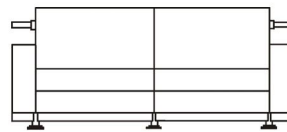

182 cm
72 inches