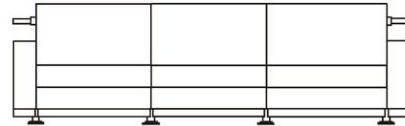

BESCHRIJVING

Swift is a line of seating elements with a straight-lined design in a bended stainless steel structure surrounding the whole. A webbed seat support and standard double decorative seam finish completes the whole.

AFBEELDINGEN

TECHNICAL DRAWINGS

107 cm
42 inches

182 cm
72 inches

257 cm
101 inches

257 cm
101 inches

80 cm
32 inches

40 cm
16 inches