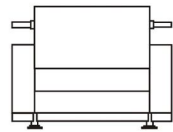

TECHNICAL DRAWINGS

107 cm
42 inches