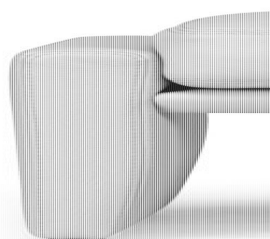

AFBEELDINGEN