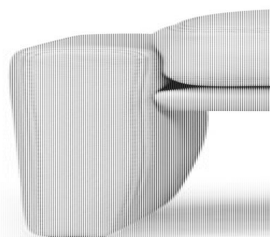

AFBEELDINGEN