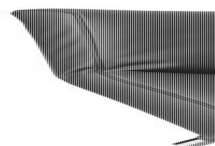

AFBEELDINGEN