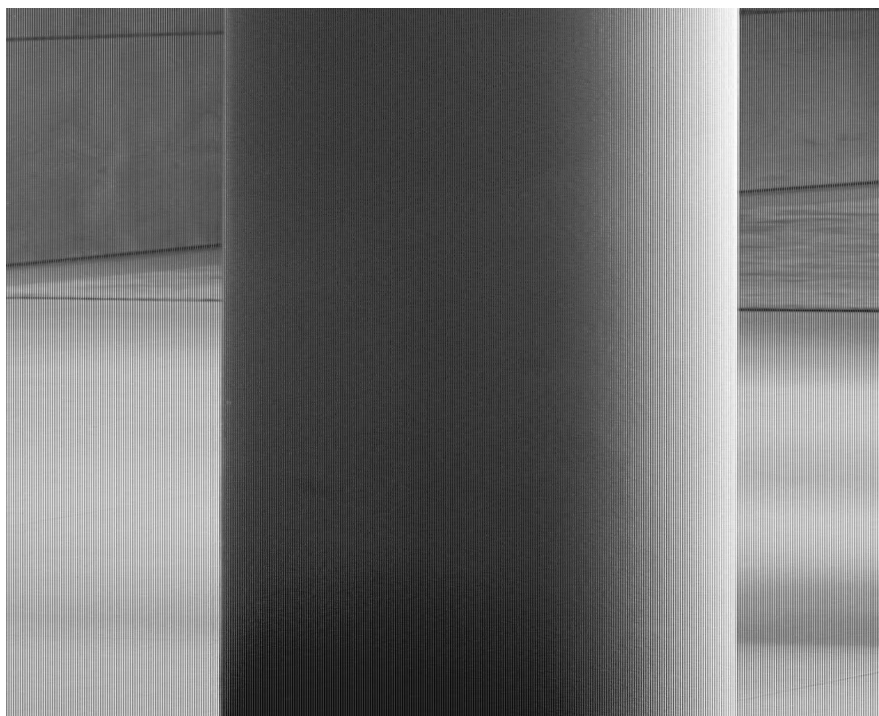

SPIN

Request catalog ×

E-mail*

Name

Postal Code

☐ Subscribe to newsletter.

privacy statement

Verzenden