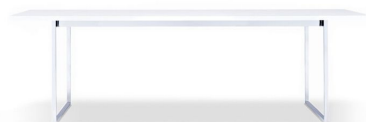

AFBEELDINGEN