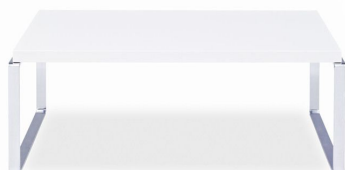

AFBEELDINGEN