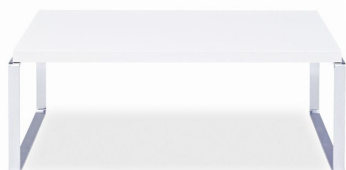

AFBEELDINGEN