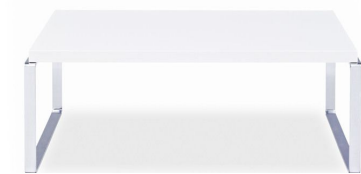

AFBEELDINGEN