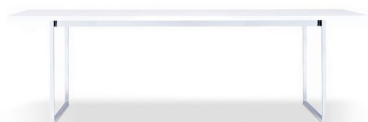

AFBEELDINGEN